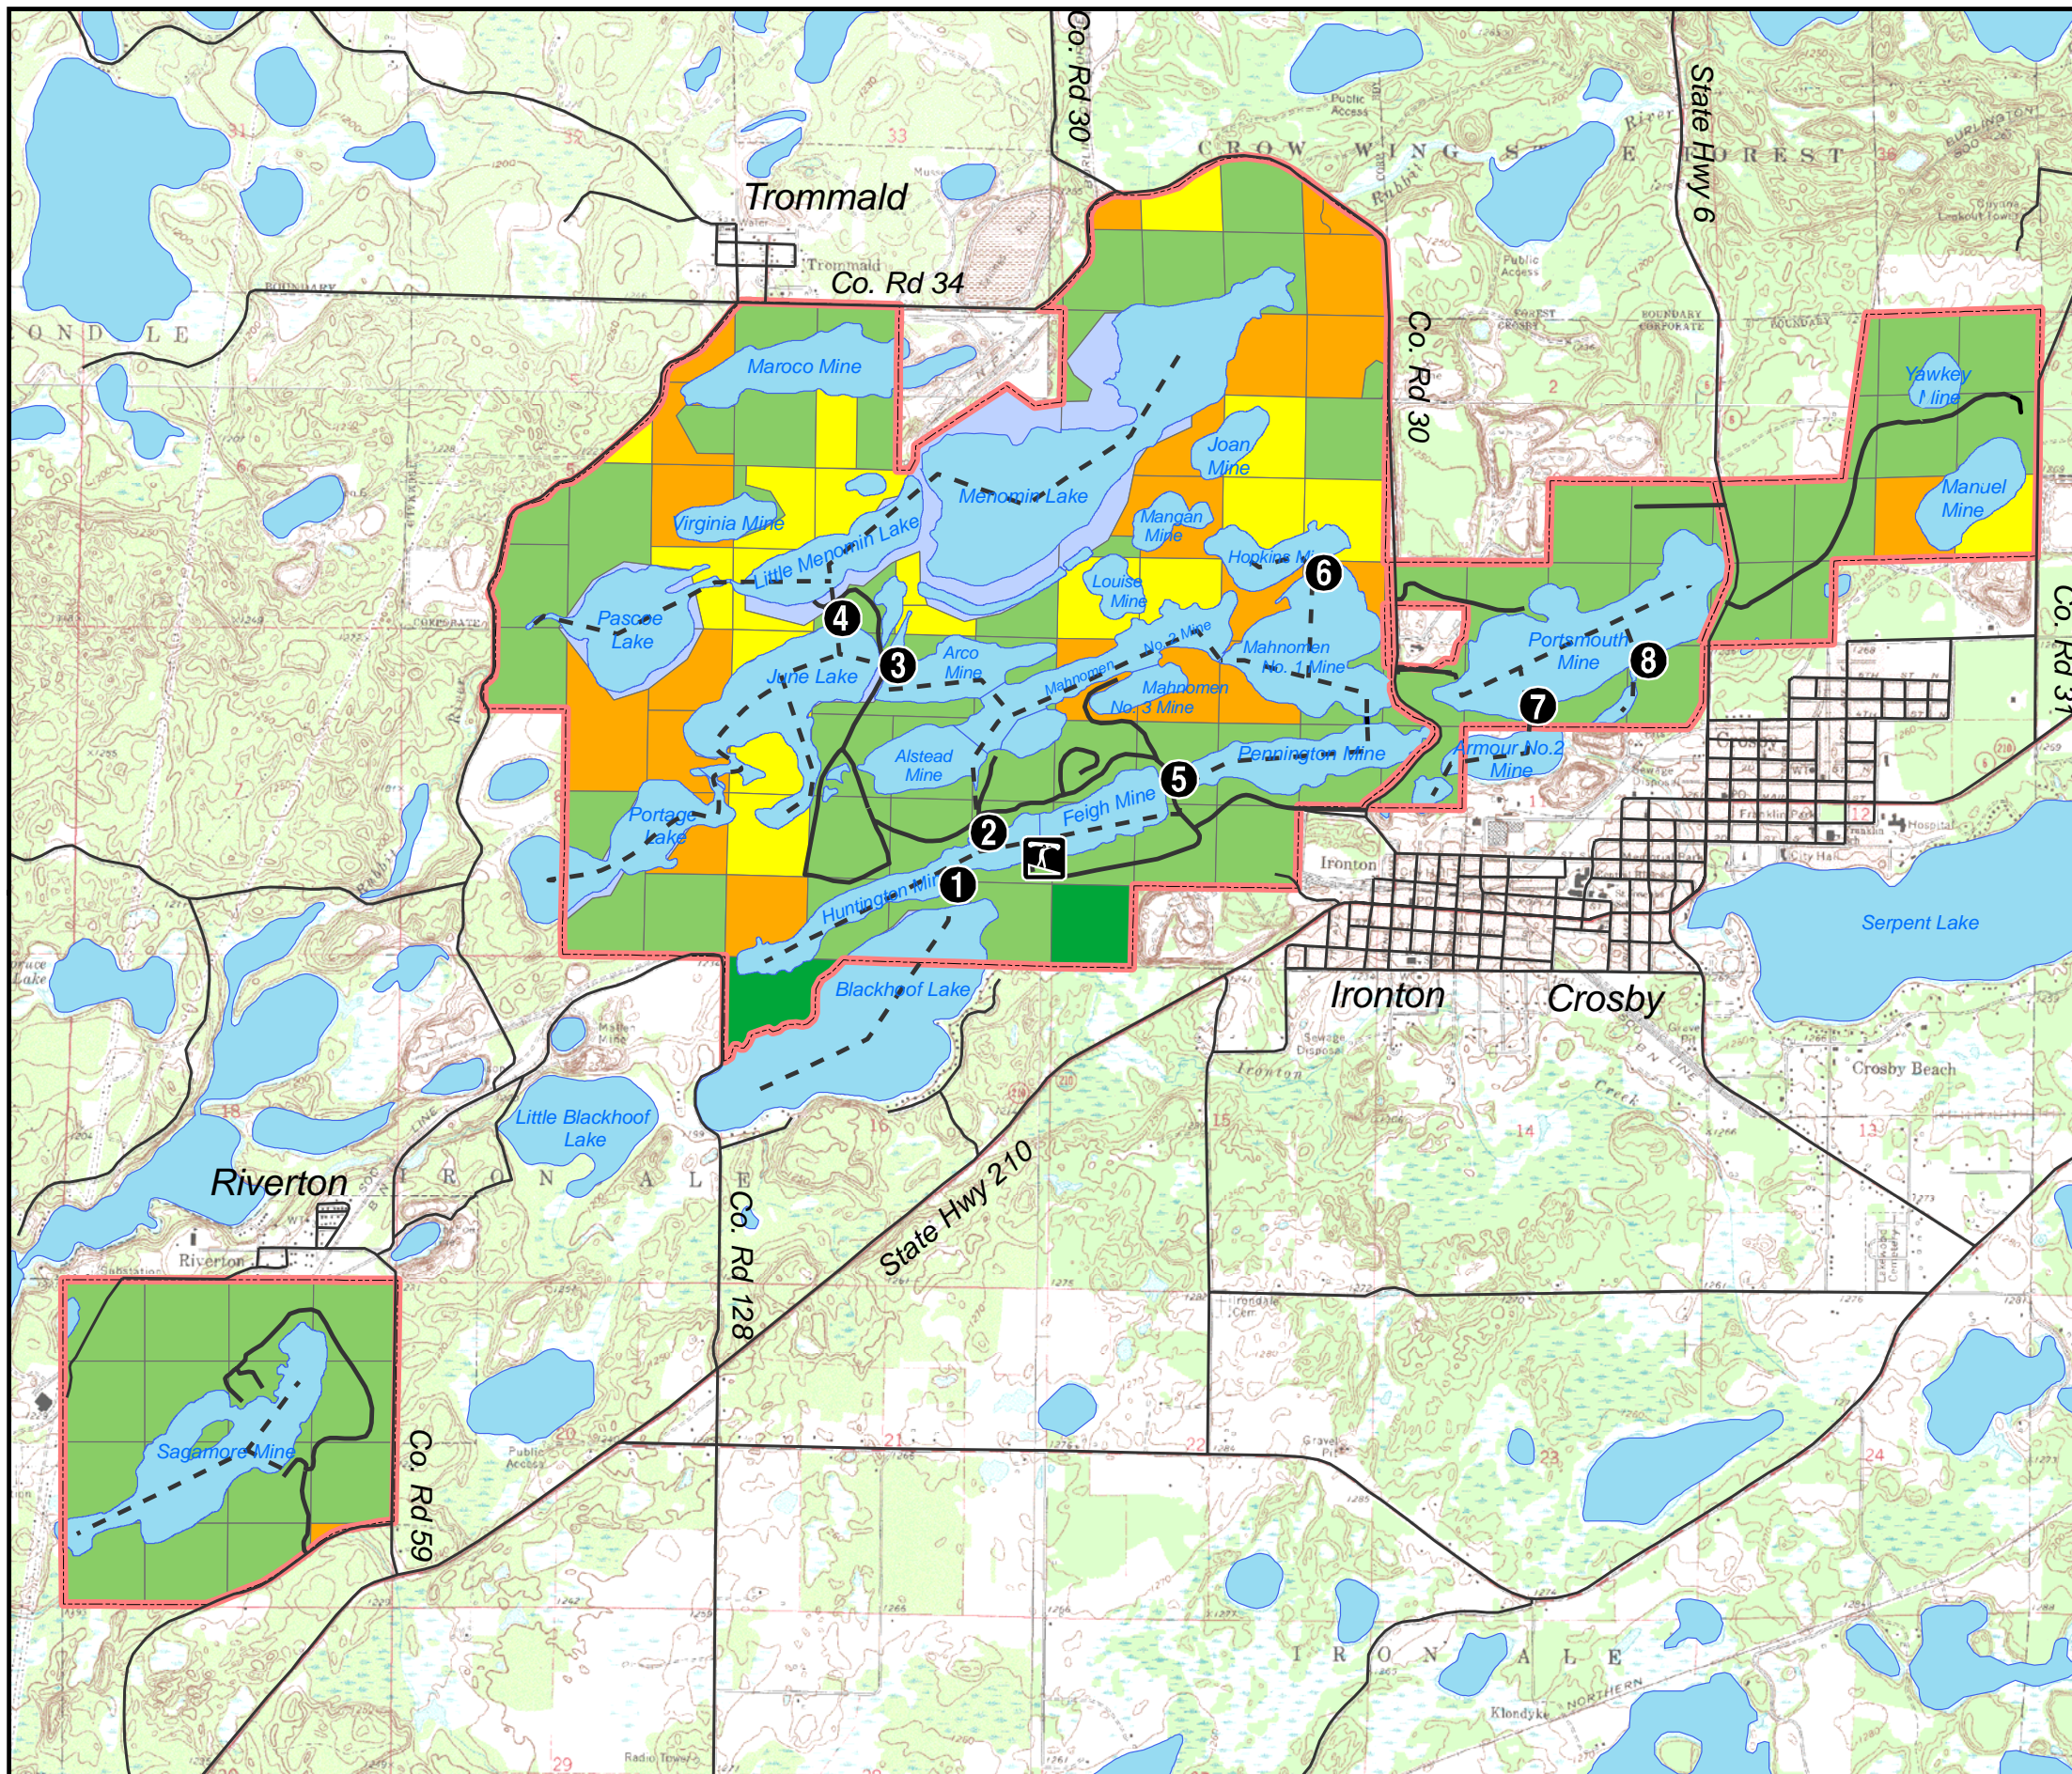

Canoe/Kayak Routes and Portages Cuyuna Country State Recreation Area

-  Portages
 -  Carry-in Access
 -  Canoe/Kayak Routes
 -  State Recreation Area
 -  Recreation Area Roads (Option A)
 -  State, County, Local Roads
- Land Ownership/Type:**
-  State
 -  State Trust Fund
 -  Private
 -  Undivided Interests
 -  Fill Areas